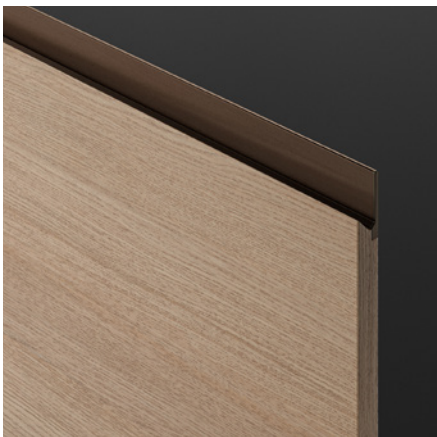

HORIZONTALLY GRAINED WOODEN DOOR

FINISHES HANDLES